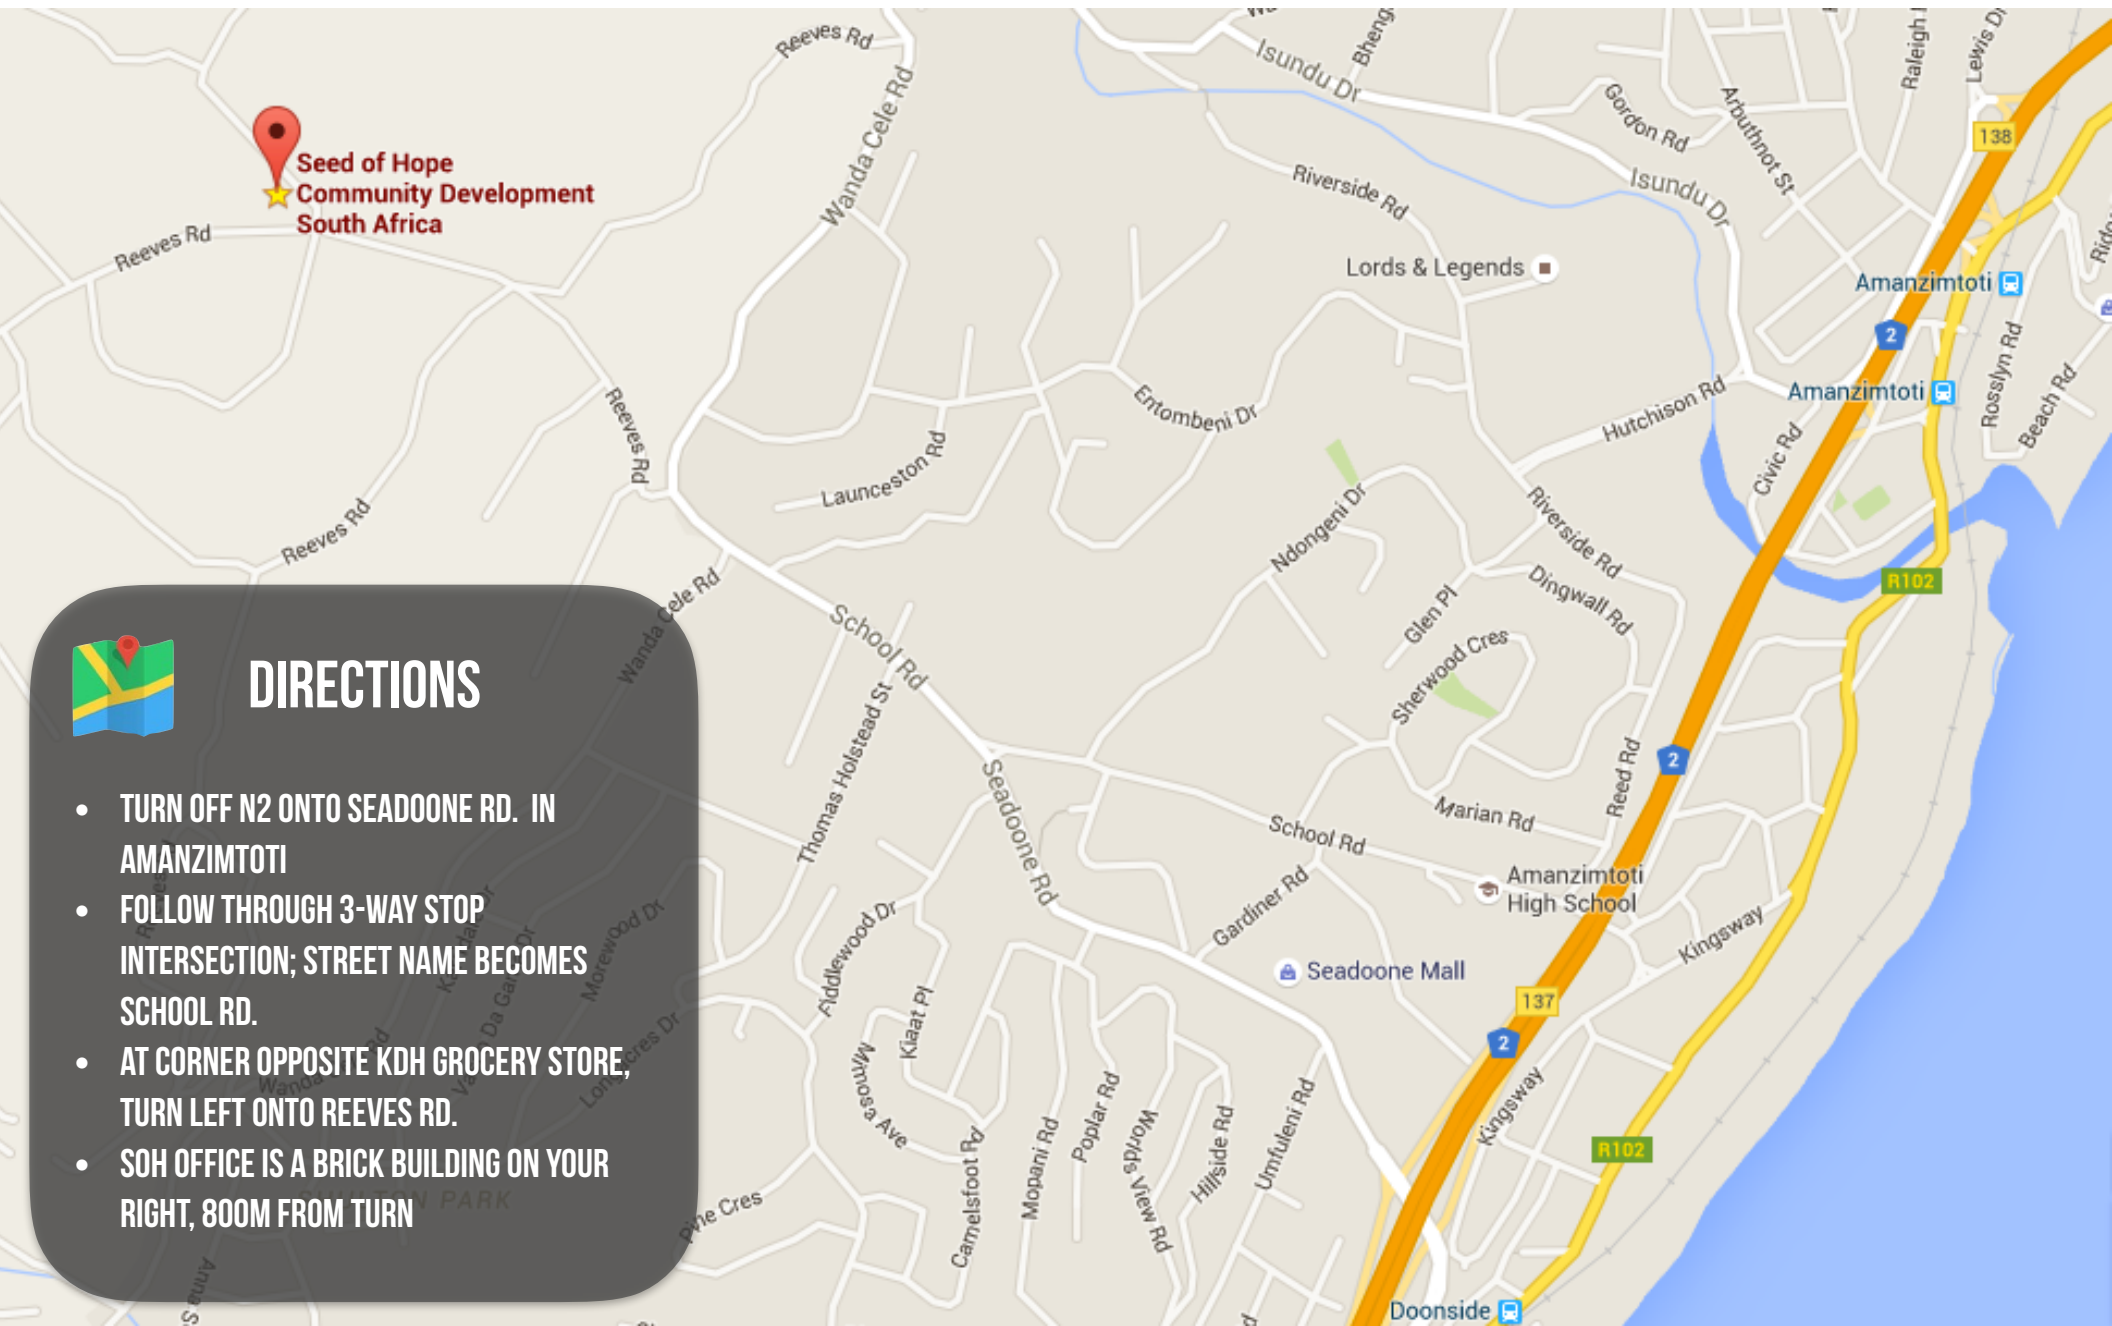

SEED OF HOPE

COMMUNITY DEVELOPMENT

OFFICE PHONE: 031-903-1125
LOCATION: REEVES ROAD, NEXT TO
AMANZIMTOTI WATER TREATMENT PLANT

Seed of Hope
Community Development
South Africa

DIRECTIONS

- TURN OFF N2 ONTO SEADOONE RD. IN AMANZIMTOTI
- FOLLOW THROUGH 3-WAY STOP INTERSECTION; STREET NAME BECOMES SCHOOL RD.
- AT CORNER OPPOSITE KDH GROCERY STORE, TURN LEFT ONTO REEVES RD.
- SOH OFFICE IS A BRICK BUILDING ON YOUR RIGHT, 800M FROM TURN